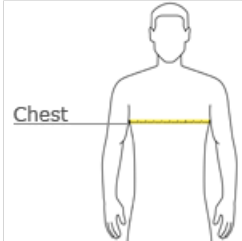

- 8.9-ounce, 96/4 rayon/spandex
- Zip-through collar with slight rib detail
- Reverse coil zipper
- Covered placket
- Open hand pockets
- Open cuffs and hem with slight rib detail
- TravisMathew patch label at left hem

front

back

### HOW TO MEASURE

**CHEST WIDTH**  
 Measure under the arm and around the fullest part of the chest with arms down, keeping tape horizontal.