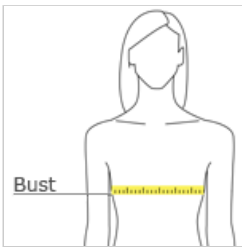

CARE INSTRUCTIONS

Machine wash cold with like colors. Do not use fabric softener. Do not bleach. Tumble dry low. Remove promptly. Cool iron if needed. Do not dry clean.

front

back

HOW TO MEASURE

BUST

Measure under the arm and around the fullest part of the bust with arms down, keeping tape horizontal.

SIZE CHART

	XS	S	M	L	XL	XXL	3XL	4XL
Size	2	4/6	8/10	12/14	16/18	20/22	24/26	28/30
Bust	32-34	35-36	37-38	39-41	42-44	45-47	48-51	52-55

COLOR INFORMATION

Black Heather
PMS BLACK C

Dark Royal Heather
PMS 2767C